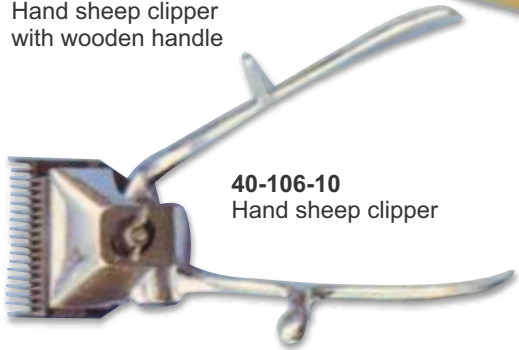

40-106-10
Hand sheep clipper