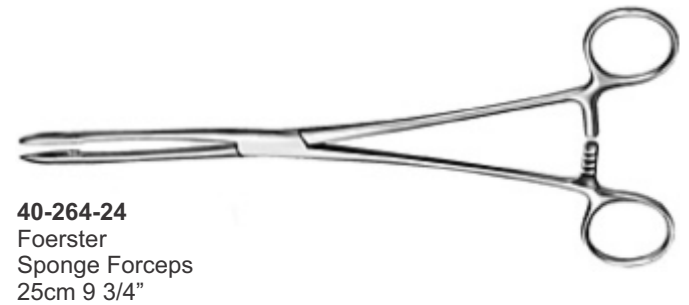

40-256-24
Peau (Rochester)
14.5cm

Haemostatic Forceps
Peau
40-257-24 14.5cm 5 3/4"
40-257-24 16cm 6 1/4"

40-258-24
Leriche Forceps
15.5cm

Halsted-Mosquito
40-259-24 12.5cm str.
40-260-24 14.5cm str.
40-261-24 12.5cm cvd.
40-262-24 14.5cm cvd.

40-262-24
Haemostatic Forceps
25cm 9 3/4"

40-263-24
Haemostatic Forceps
14cm (T-Shaped)

40-264-24
Foerster
Sponge Forceps
25cm 9 3/4"

40-265-24
Haemostatic
Sponge Forceps
25cm 9 3/4"

40-266-24
Backhaus Towel Forceps
16.5cm