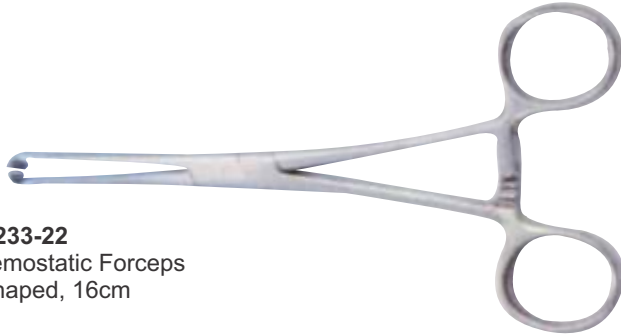

40-222-21
Operating Scissors
5.5", 6", 7", 8"

40-224-21
Iris Scissors
10cm 4"

40-225-21
Lexer-Baby
10cm 10 1/4"

40-226-21
Neurosurgical Scissors
Strully
22.5cm 8 3/4"

40-227-21
Enterotomy Scissors
21.5cm 8 1/2"

40-228-21
Stitch Scissors
Spencer
9cm 3 1/2"

40-229-21
Stitch Scissors
Spencer
13cm 5"

40-230-21
Vascular Scissors
12cm 4 3/4"

40-232-22
Backhaus Towel Forceps

40-233-22
Haemostatic Forceps
T-shaped, 16cm