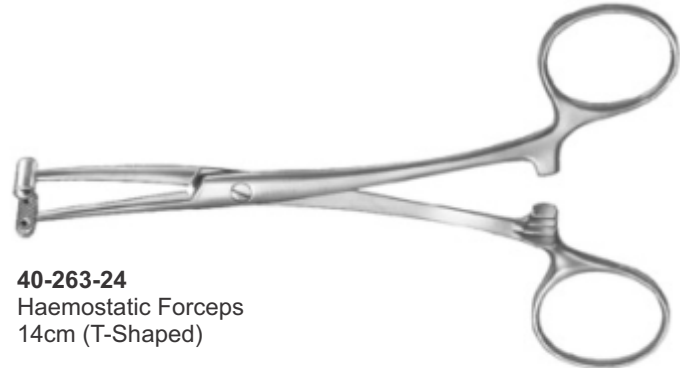

40-256-24
Peau (Rochester)
14.5cm

Haemostatic Forceps
Peau
40-257-24 14.5cm 5 3/4"
40-257-24 16cm 6 1/4"

40-258-24
Leriche Forceps
15.5cm

Halsted-Mosquito
40-259-24 12.5cm str.
40-260-24 14.5cm str.
40-261-24 12.5cm cvd.
40-262-24 14.5cm cvd.

40-262-24
Haemostatic Forceps
25cm 9 3/4"

40-263-24
Haemostatic Forceps
14cm (T-Shaped)

40-264-24
Foerster
Sponge Forceps
25cm 9 3/4"

40-265-24
Haemostatic
Sponge Forceps
25cm 9 3/4"

40-266-24
Backhaus Towel Forceps
16.5cm