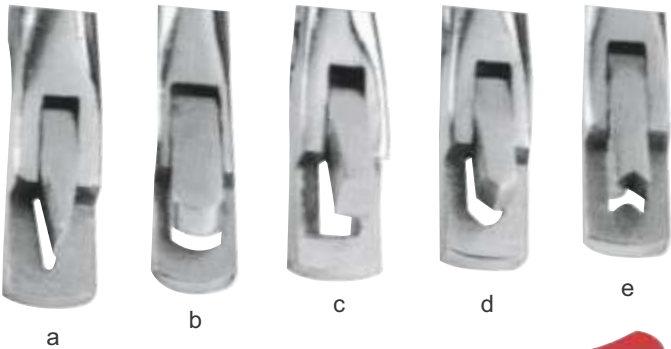

40-128-12
Aluminum Mini Hog Catcher

40-133-12
Obstetric Chain 60", S.S or N.P

40-129-12
Calf Puller

40-134-12
Lambing Aid Plastic

40-130-12
Calving Assist Forceps S.S

40-135-12
Wire Handle

40-131-12
Obstetric Forceps For Pig About 52cm Long, S.S

40-136-12
Wire Handle

40-140-13
Ear Notcher S.S
Design in the Center
of the ear

40-143-13
Tag Applicator Plier

40-144-13
Ear Notcher
with lock

40-145-13
Ear Notcher - A-type

40-140-14

40-146-14
Tattooing Forceps
(A)