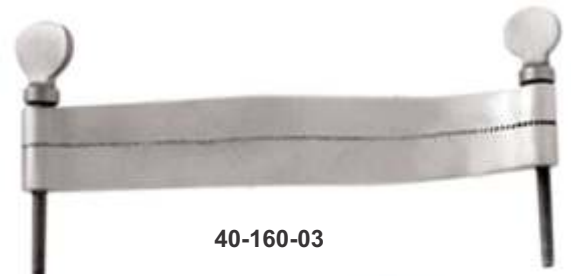

40-157-15
Anti Kick Bar Spring
For Anti Kick Bar

40-158-15
Anti Kick Bar Spring
For Anti Kick Bar

40-159-15
Crook Head For Leg

40-160-01

40-160-02

40-160-03

40-160-04

40-160-15
Sheep Cuff