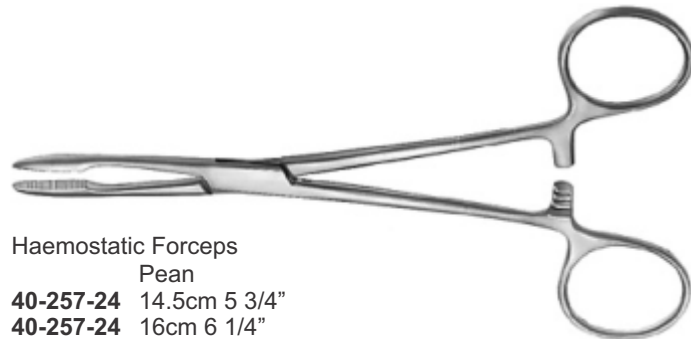

40-256-24
Peau (Rochester)
14.5cm

Haemostatic Forceps
Peau
40-257-24 14.5cm 5 3/4"
40-257-24 16cm 6 1/4"