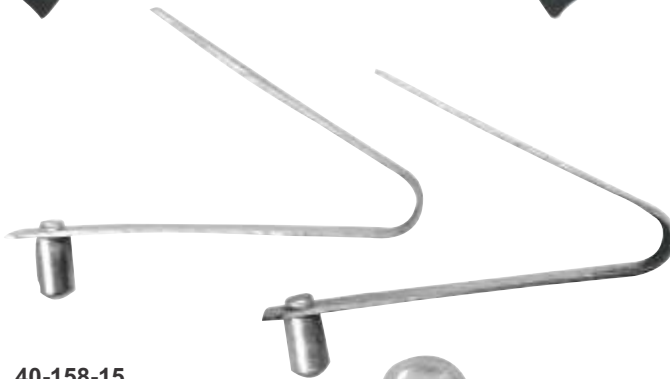

40-157-15
Anti Kick Bar Spring
For Anti Kick Bar

40-158-15
Anti Kick Bar Spring
For Anti Kick Bar