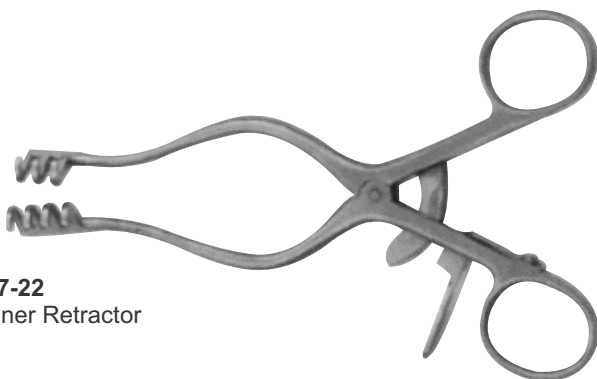

40-237-22
Weitlaner Retractor