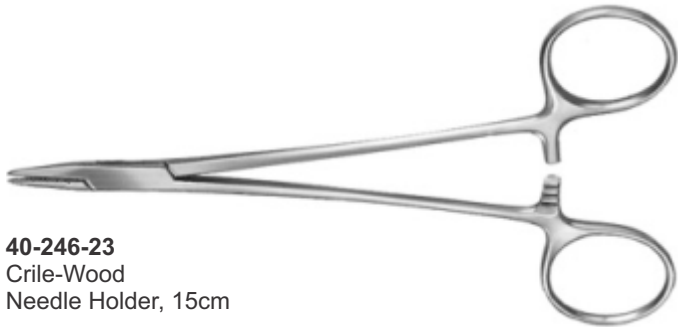

40-242-22
Gynecological Instruments

40-242-22A
Polansky Vaginal Speculum
with 3 Blades Has butterfly screws
with two blades on top.

40-242-22B
Killian Vaginal Speculum
for Dogs Has set screw and
3 1/2" blades.

40-243-23
Young Tongue Forceps
with Rubber Pads

40-244-23
Baby Tongue Forceps
with Rubber Pads

40-245-23
Doyen Intestinal
Clamp, 23cm

40-246-23
Crile-Wood
Needle Holder, 15cm

40-247-23
Gillies
16cm

40-248-23
Olsen Hegar
Needle Holder