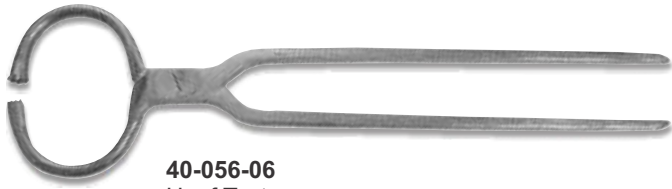

40-056-06
Hoof Tester
Round Large

40-057-06
Shoe Puller

40-058-06
Diamond Farrier
Nippers 15"

40-059-06
Shoe Puller to Grab Hold
of The Shoe Removal

40-060-06
Diamond Shoe Puller & Spreader
Round Knobs on of Handles