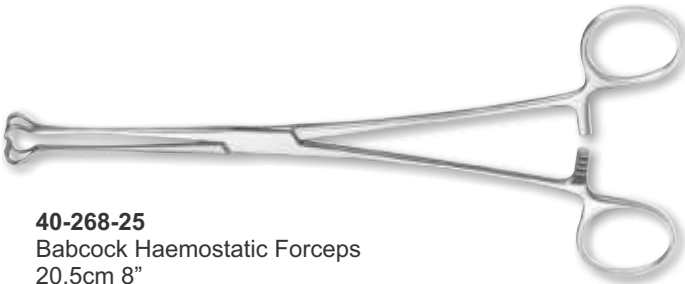

40-268-25
Babcock Haemostatic Forceps
20.5cm 8"