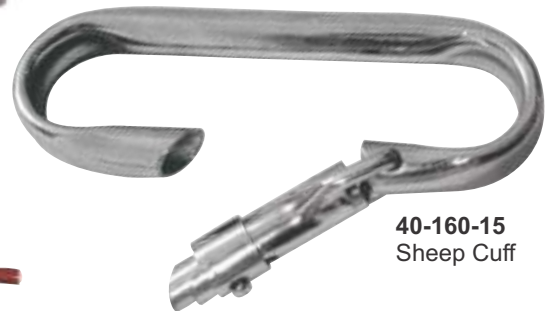

40-157-15
Anti Kick Bar Spring
For Anti Kick Bar

40-158-15
Anti Kick Bar Spring
For Anti Kick Bar

40-159-15
Crook Head For Leg

40-160-01

40-160-02

40-160-03

40-160-04

40-160-15
Sheep Cuff

40-161-15
shepherds Crook Neck Model
135cm

40-162-15
shepherds Crook Leg Model
95cm

40-167-16
Spiked Swingarm Milk Sucking Preventors Made of Metal With Adjustment Nut

40-163-16
Milk Sucking Preventor with Spring Made of Aluminium & Having 2 Models with or without Spikes