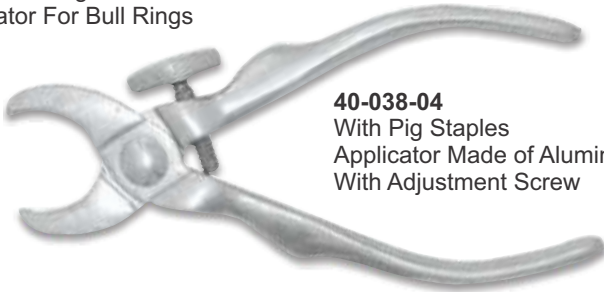

40-028-03
Bull Holder

40-024-03
Automatic Lock Easily
Released Bull Lead, Aluminum

40-029-03
Bull Holder with chain

40-027-03
Bull Holder Continental
Tong Pattern, 43cm

40-031-03
Krey-Schottler

40-042-04
Bull Ring Stainless Steel
Sizes are 55mm and 65mm

40-043-04
Bull Ring Stainless Steel
Sizes are 55mm and 65mm

40-036-04
Bull Nose Ring
Applicator With
Vertical Opening Delivered
With A Break-off Screw

40-050-06
Hoof Puncher

40-037-04
Bull Nose Ring
Applicator For Bull Rings

40-051-06
Hoof Forceps

40-038-04
With Pig Staples
Applicator Made of Aluminium
With Adjustment Screw

40-053-06
Hoof Tester

40-039-04
Milk Sucking Preventor Plier
Available In Red Colour Also

40-054-06
Round Hoof Tester