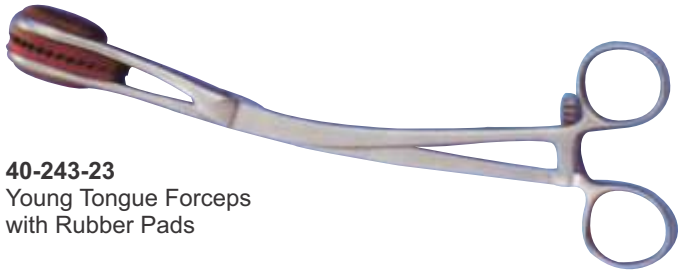

40-242-22
Gynecological Instruments

40-242-22A
Polansky Vaginal Speculum
with 3 Blades Has butterfly screws
with two blades on top.

40-242-22B
Killian Vaginal Speculum
for Dogs Has set screw and
3 1/2" blades.

40-243-23
Young Tongue Forceps
with Rubber Pads

40-244-23
Baby Tongue Forceps
with Rubber Pads

40-245-23
Doyen Intestinal
Clamp, 23cm

40-246-23
Crile-Wood
Needle Holder, 15cm

40-247-23
Gillies
16cm

40-248-23
Olsen Hegar
Needle Holder