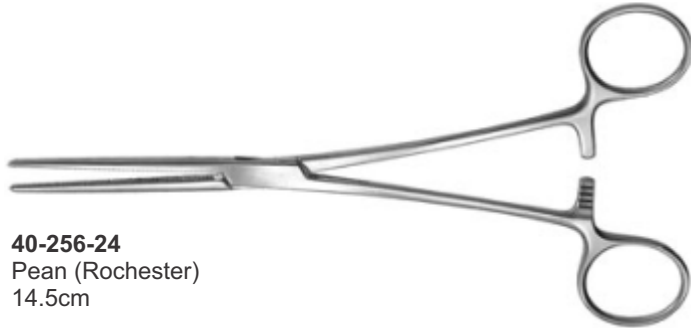

40-243-23
Young Tongue Forceps
with Rubber Pads

40-244-23
Baby Tongue Forceps
with Rubber Pads

40-245-23
Doyen Intestinal
Clamp, 23cm

40-246-23
Crile-Wood
Needle Holder, 15cm

40-247-23
Gillies
16cm

40-248-23
Olsen Hegar
Needle Holder

40-249-23
Halstead Forceps
13cm

40-250-23
Hartmann Forceps, 14cm

40-252-23
Splinter Forceps
12.5cm

40-253-23
Dissecting Forceps
13cm

40-254-23
Troeltsch (Wilde)
Ear Forceps
10.5cm 4 1/8"

40-255-24
Kocher Forceps
with teeth
14.5cm