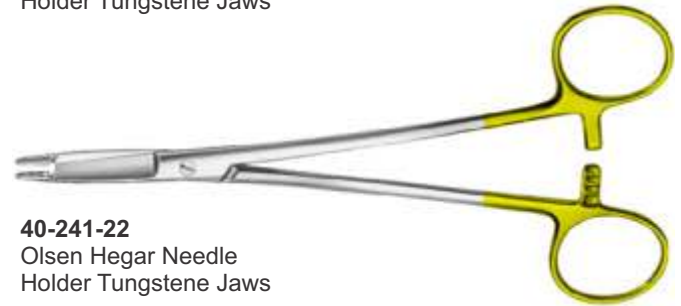

40-234-22
Metzbaum Scissors

40-235-22
Mayo Scissors

40-237-22
Weitlaner Retractor

40-238-22
Forceps

40-239-22
Mathieu Needle Holder

40-240-22
Mathieu Needle
Holder Tungstene Jaws

40-241-22
Olsen Hegar Needle
Holder Tungstene Jaws