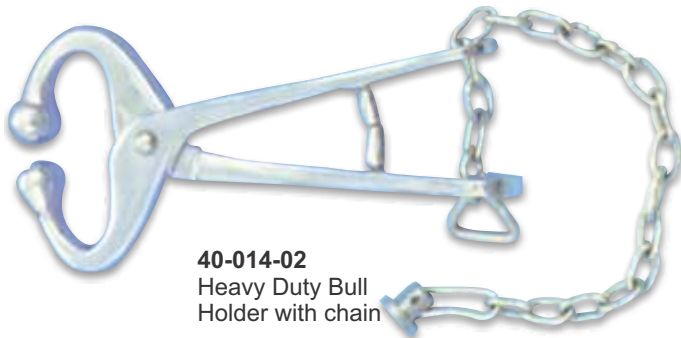

DD-1010
Reimers Emasculator,
for Horses with 3 Arms

DD-007
Castrator Heavy Duty
with Pin

40-015-02
Heavy Duty Bull
Holder with chain

40-012-02
Bull Holder with spring

40-016-02
Heavy Duty Bull
Holder without chain

40-013-02
Bull Holder
with Side Gripe

40-018-02
Bull Holder Harm's With
Rowel Slide

40-014-02
Heavy Duty Bull
Holder with chain

40-021-02
Bull Holder With Spring

40-022-03
Bull Holder
with spring

40-023-03
Bull Holder
with spring