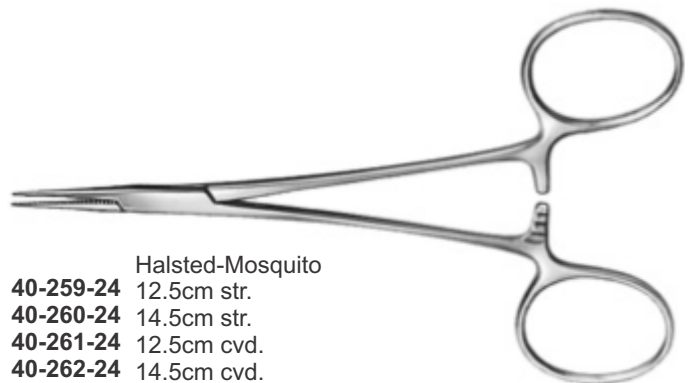

40-243-23
Young Tongue Forceps
with Rubber Pads

40-244-23
Baby Tongue Forceps
with Rubber Pads

40-245-23
Doyen Intestinal
Clamp, 23cm

40-246-23
Crile-Wood
Needle Holder, 15cm

40-247-23
Gillies
16cm

40-248-23
Olsen Hegar
Needle Holder

40-249-23
Halstead Forceps
13cm

40-250-23
Hartmann Forceps, 14cm

40-252-23
Splinter Forceps
12.5cm

40-253-23
Dissecting Forceps
13cm

40-254-23
Troeltsch (Wilde)
Ear Forceps
10.5cm 4 1/8"

40-255-24
Kocher Forceps
with teeth
14.5cm

40-256-24
Peau (Rochester)
14.5cm

Haemostatic Forceps
Peau
40-257-24 14.5cm 5 3/4"
40-257-24 16cm 6 1/4"

40-258-24
Leriche Forceps
15.5cm

Halsted-Mosquito
40-259-24 12.5cm str.
40-260-24 14.5cm str.
40-261-24 12.5cm cvd.
40-262-24 14.5cm cvd.