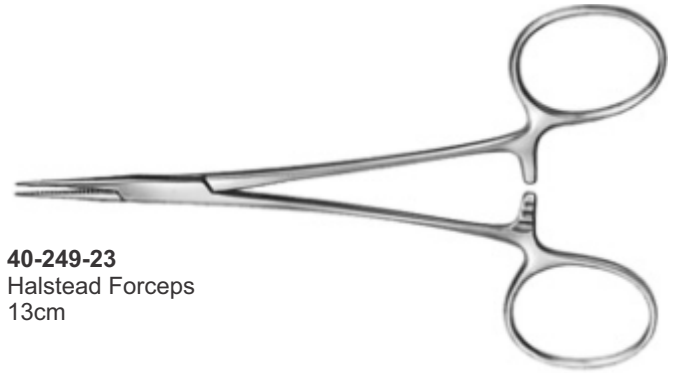

40-243-23
Young Tongue Forceps
with Rubber Pads

40-244-23
Baby Tongue Forceps
with Rubber Pads

40-245-23
Doyen Intestinal
Clamp, 23cm

40-246-23
Crile-Wood
Needle Holder, 15cm

40-247-23
Gillies
16cm

40-248-23
Olsen Hegar
Needle Holder