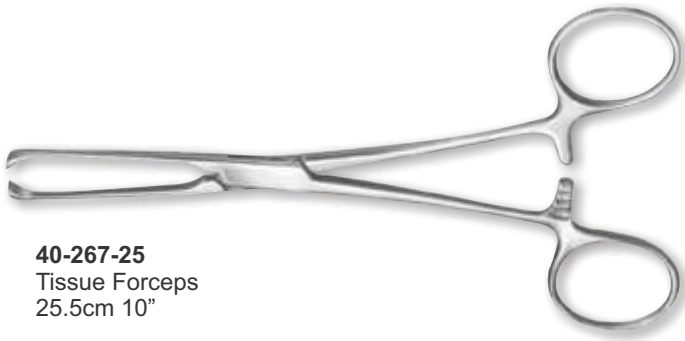

40-262-24
Haemostatic Forceps
25cm 9 3/4"

40-263-24
Haemostatic Forceps
14cm (T-Shaped)

40-264-24
Foerster
Sponge Forceps
25cm 9 3/4"

40-265-24
Haemostatic
Sponge Forceps
25cm 9 3/4"

40-266-24
Backhaus Towel Forceps
16.5cm

40-267-25
Tissue Forceps
25.5cm 10"

40-272-25
Jones
5.5cm

40-268-25
Babcock Haemostatic Forceps
20.5cm 8"

40-273-25
Scalpel
3

40-268-25
Weingart Vulsellum Forceps
24cm

40-274-25
Scalpel
4

40-270-25
Retractor For Caponizing
19cm