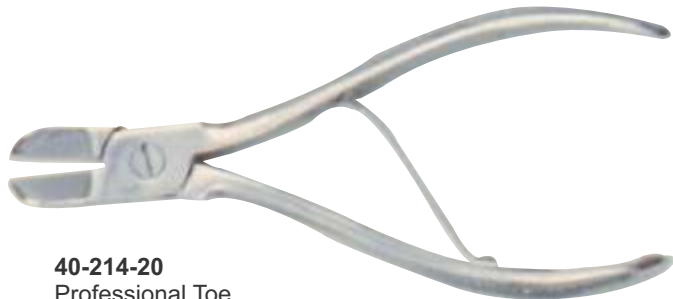

40-214-20
Professional Toe
Nail Nipper