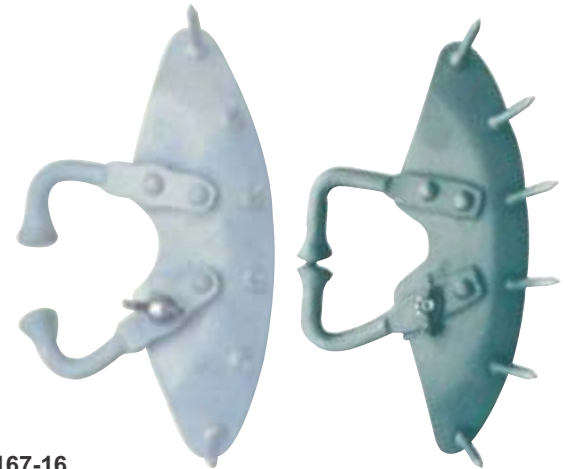

40-157-15
Anti Kick Bar Spring
For Anti Kick Bar

40-158-15
Anti Kick Bar Spring
For Anti Kick Bar

40-159-15
Crook Head For Leg

40-160-01

40-160-02

40-160-03

40-160-04

40-160-15
Sheep Cuff

40-161-15
shepherds Crook Neck Model
135cm

40-162-15
shepherds Crook Leg Model
95cm

40-167-16
Spiked Swingarm Milk Sucking Preventors Made of Metal With Adjustment Nut

40-163-16
Milk Sucking Preventor with Spring Made of Aluminium & Having 2 Models with or without Spikes