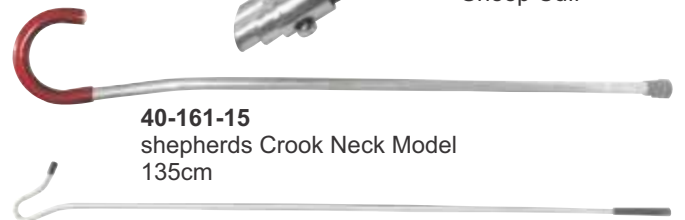

40-157-15
Anti Kick Bar Spring
For Anti Kick Bar

40-158-15
Anti Kick Bar Spring
For Anti Kick Bar

40-159-15
Crook Head For Leg

40-160-01

40-160-02

40-160-03

40-160-04

40-160-15
Sheep Cuff