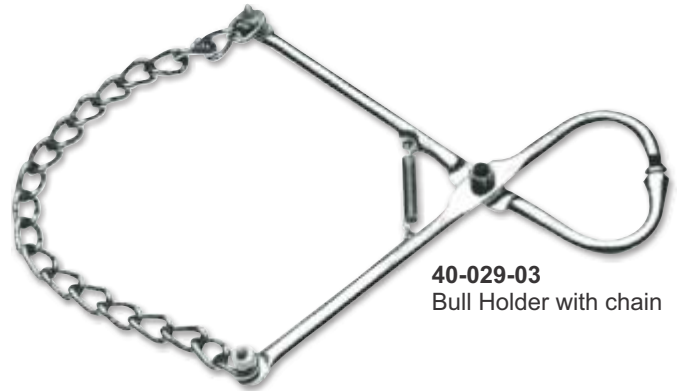

DD-1010
Reimers Emasculator,
for Horses with 3 Arms

DD-007
Castrator Heavy Duty
with Pin

40-015-02
Heavy Duty Bull
Holder with chain

40-012-02
Bull Holder with spring

40-016-02
Heavy Duty Bull
Holder without chain

40-013-02
Bull Holder
with Side Gripe

40-018-02
Bull Holder Harm's With
Rowel Slide

40-014-02
Heavy Duty Bull
Holder with chain

40-021-02
Bull Holder With Spring

40-022-03
Bull Holder
with spring

40-023-03
Bull Holder
with spring

40-028-03
Bull Holder

40-024-03
Automatic Lock Easily
Released Bull Lead, Aluminum

40-029-03
Bull Holder with chain

40-027-03
Bull Holder Continental
Tong Pattern, 43cm

40-031-03
Krey-Schottler

40-042-04
Bull Ring Stainless Steel
Sizes are 55mm and 65mm

40-043-04
Bull Ring Stainless Steel
Sizes are 55mm and 65mm

40-036-04
Bull Nose Ring
Applicator With
Vertical Opening Delivered
With A Break-off Screw

40-050-06
Hoof Puncher

40-037-04
Bull Nose Ring
Applicator For Bull Rings